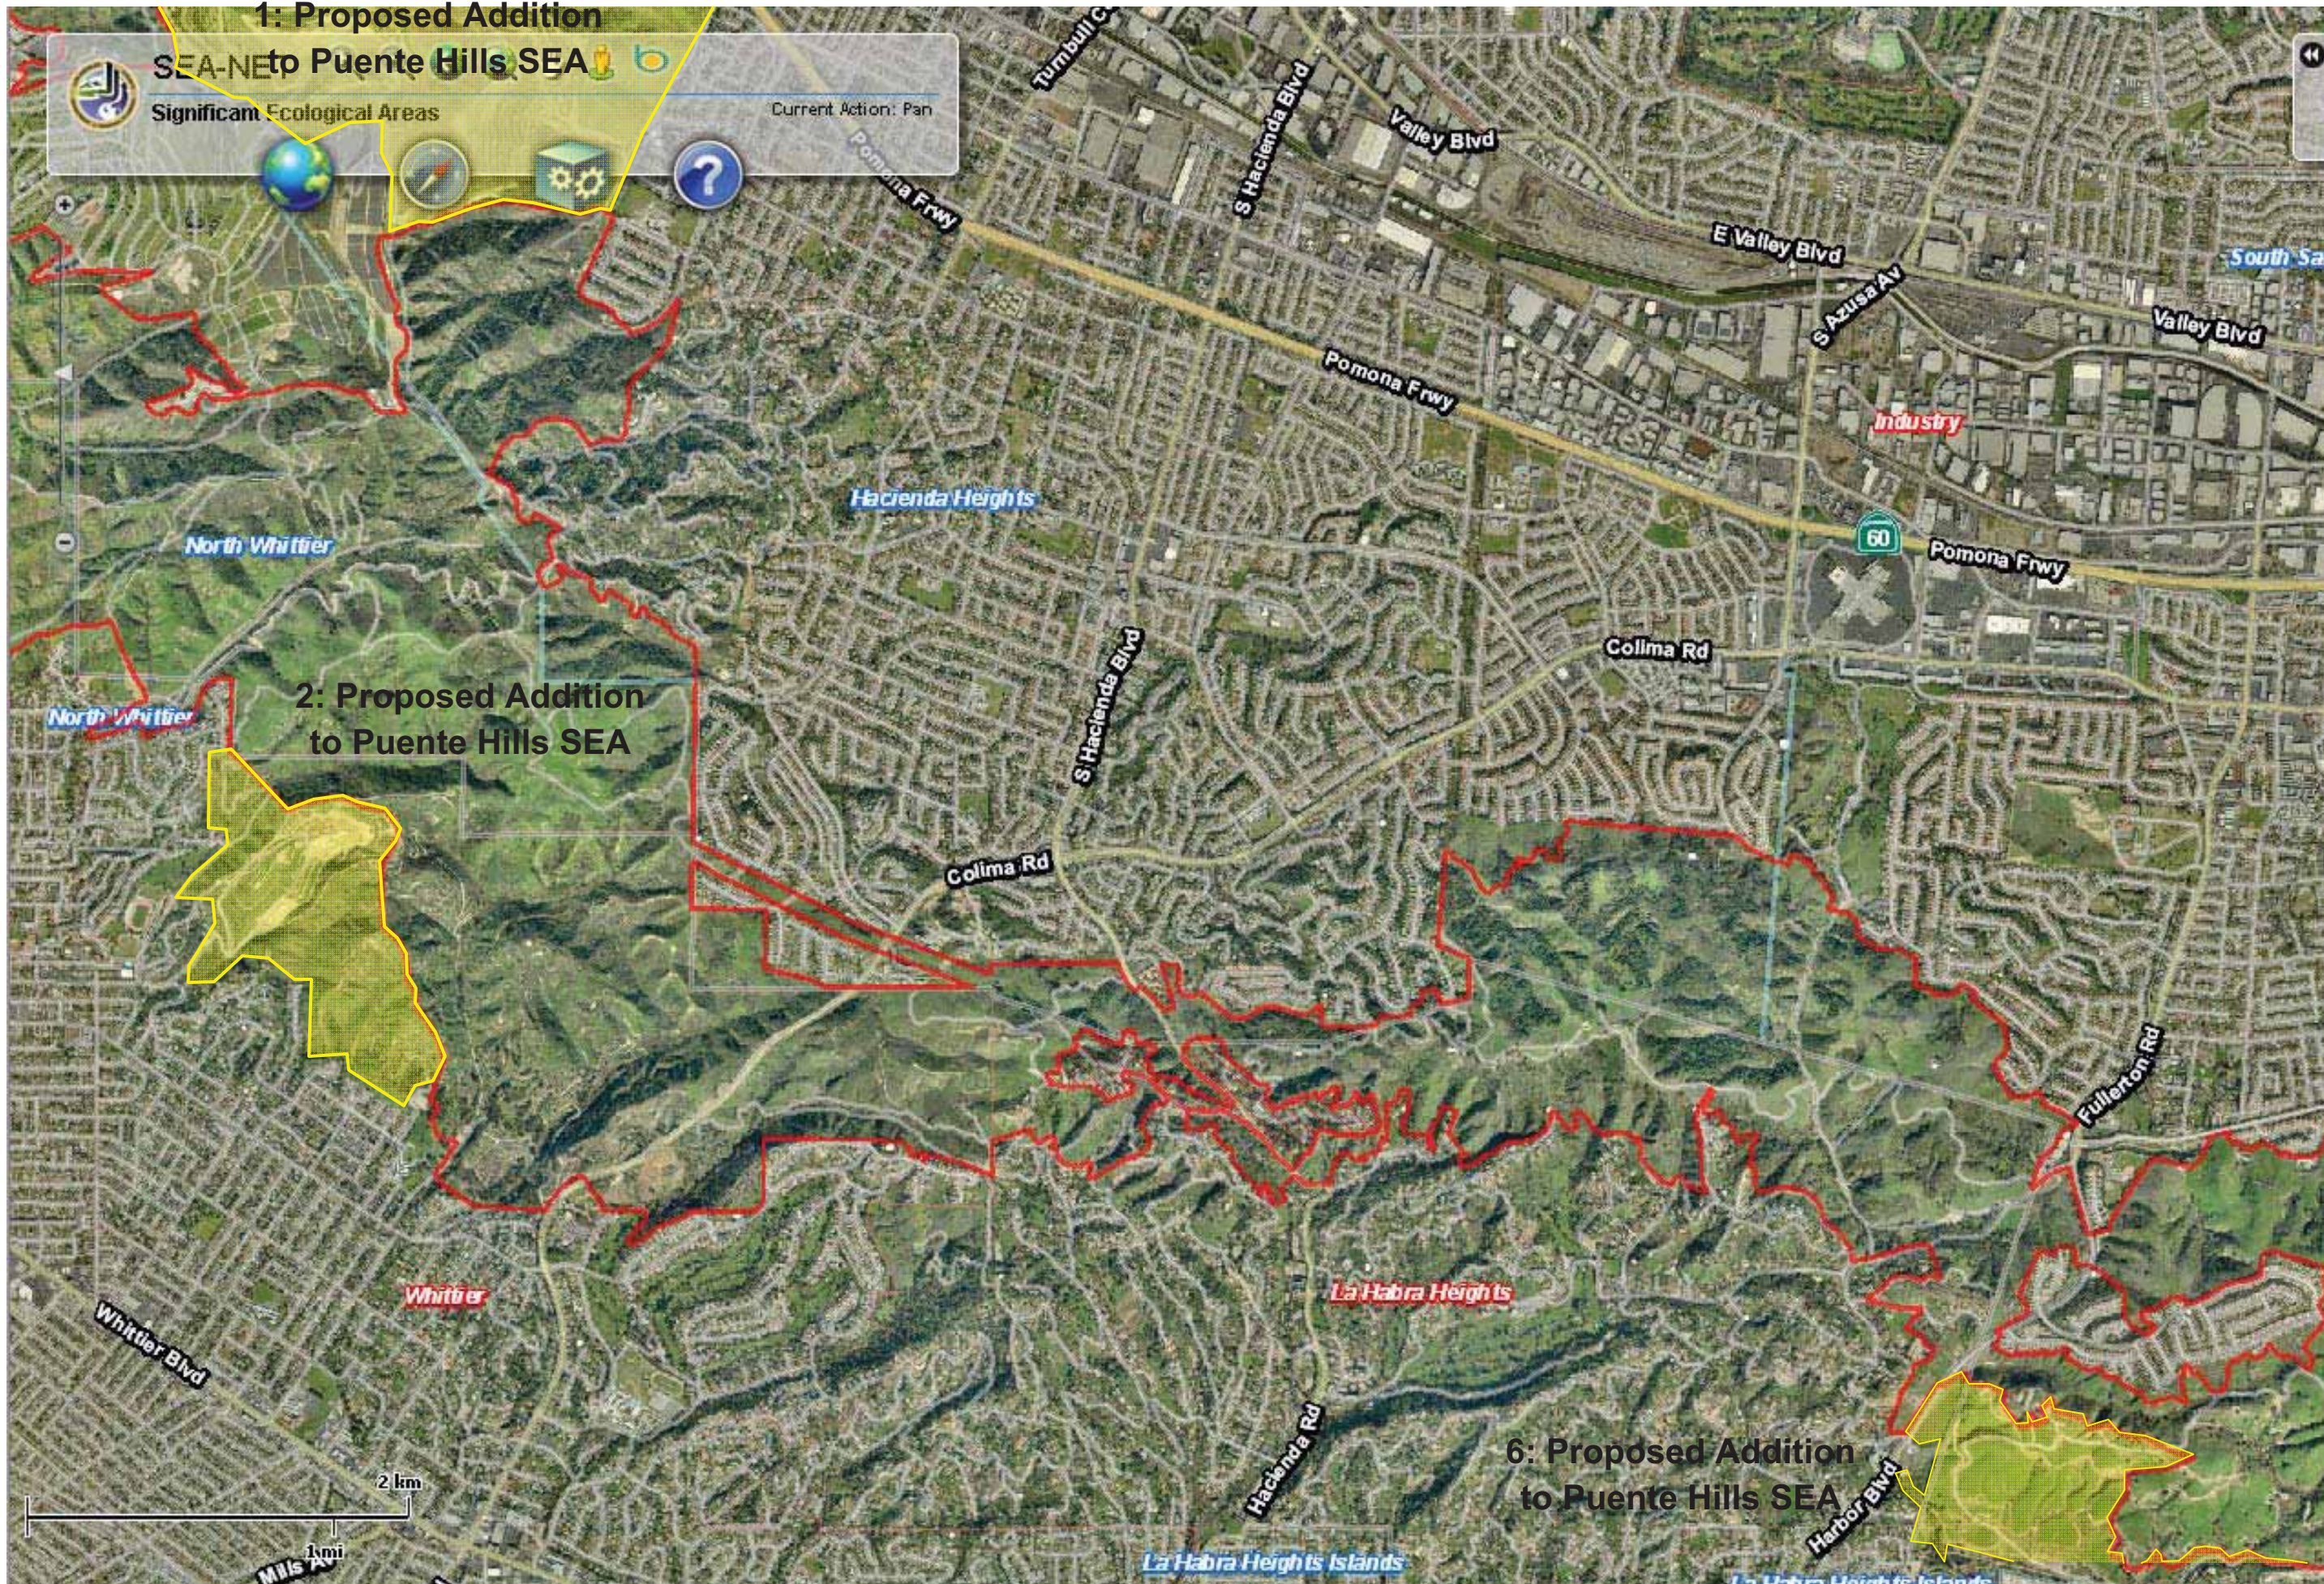

1: Proposed Addition

SEA-Net Puente Hills SEA

Significant Ecological Areas

Current Action: Pan

2: Proposed Addition
to Puente Hills SEA

6: Proposed Addition
to Puente Hills SEA

6: Proposed Addition to Puente Hills SEA